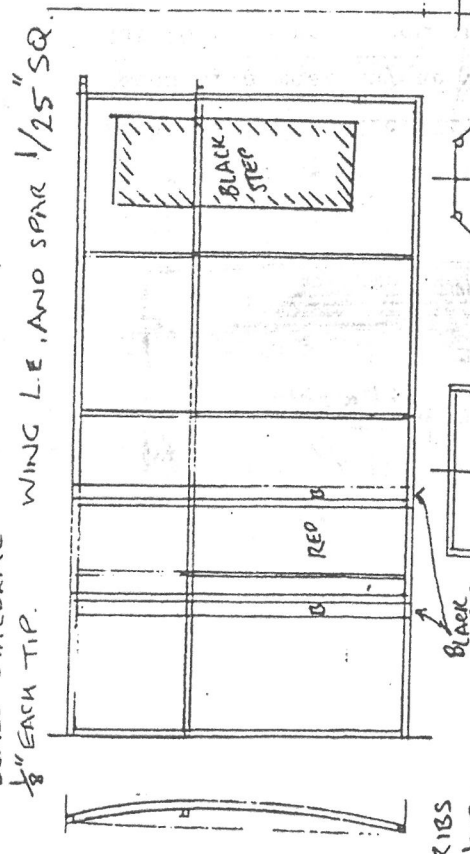

SCALE DIMENSIONAL 1/8" EACH TIP. WING LE AND SPAN 1/25" SQ.

Courtesy of Bob Dunham who got it from Nick Peppiatte

TIP PLATE
DOTTED AIR
MAIL PAPER
RED

Contester
WHITE LETTERING

COVER UPPER SURFACES OF WING AND STAB ONLY.

LEON TEFFT'S

Contester

A PISTACHIO SCALE MODEL BY Nick Peppiatte. 5.5.85

75 HP CONTINENTAL

8" WINGSPAN