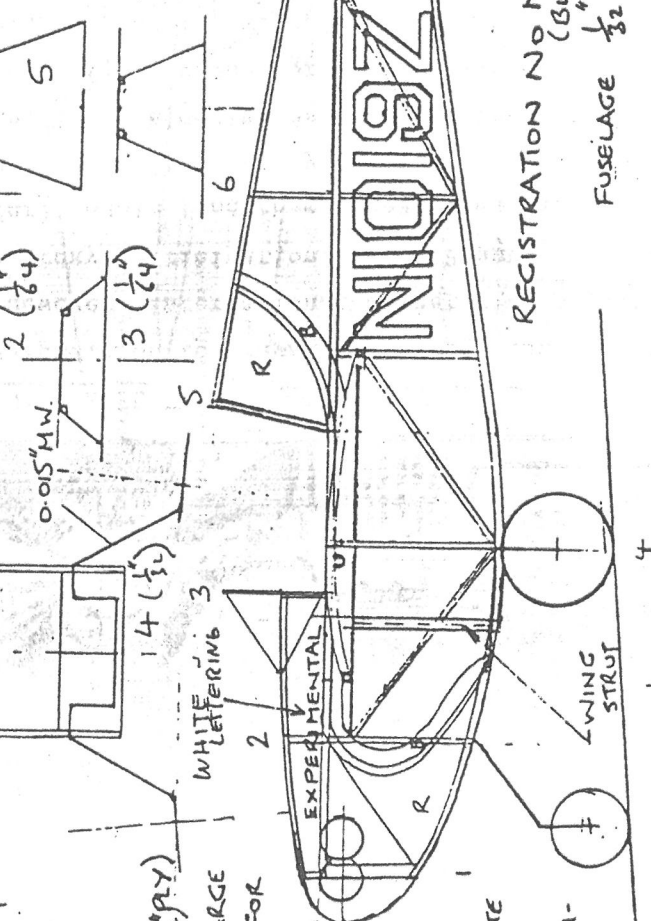

SCALE DIMENSIONAL 1/8" EACH TIP. WING LE AND SPAN 1/25" SQ.

Courtesy of Bob Dunham who got it from Nick Peppiatte

TIP PLATE
DOTTED AIR
MAIL PAPER
RED

Contester
WHITE LETTERING

COVER UPPER SURFACES OF WING AND STAB ONLY.

LEON TEFFT'S

Contester

A PISTACHIO SCALE MODEL BY Nick Peppiatte. 5.5.85

75 HP CONTINENTAL

8" WINGSPAN