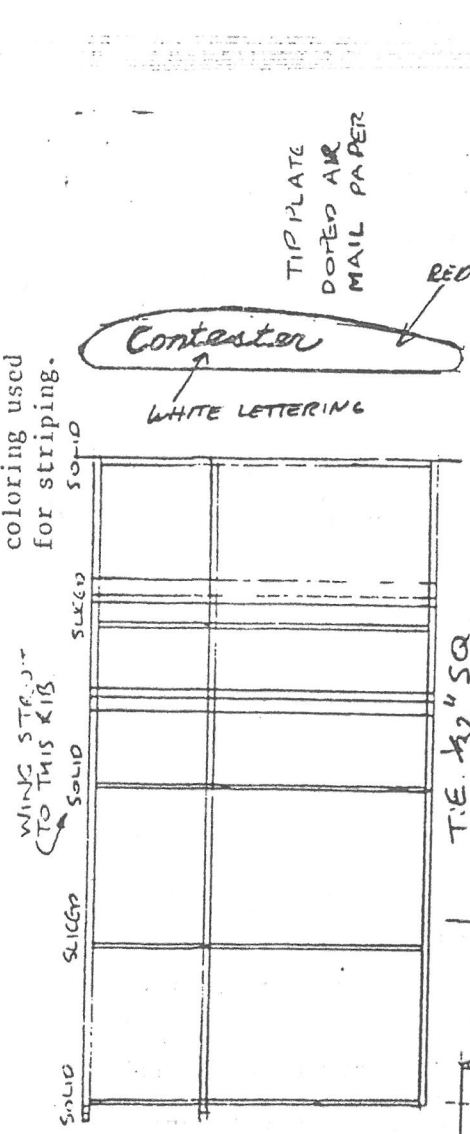

SCALE DIMENSIONAL 1/8" EACH TIP. WING LE AND SPAN 1/25" SQ.

Courtesy of Bob Dunham who got it from Nick Peppiatte

TIP PLATE
DOTTED AIR
MAIL PAPER
RED

Contester
WHITE LETTERING

COVER UPPER SURFACES OF WING AND STAB ONLY.