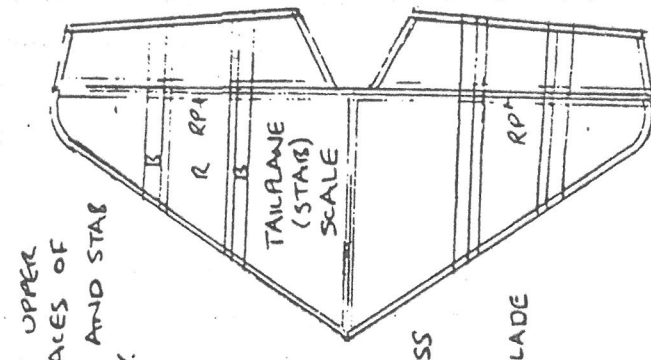

SCALE DIMENSIONAL 1/8" EACH TIP. WING LE AND SPAN 1/25" SQ.

Courtesy of Bob Dunham who got it from Nick Peppiatte

TIP PLATE
DOTTED AIR
MAIL PAPER
RED

Contester
WHITE LETTERING

COVER UPPER SURFACES OF WING AND STAB ONLY.

LEON TEFFT'S

Contester

A PISTACHIO SCALE MODEL BY Nick Peppiatte. 5.5.85

75 HP CONTINENTAL

8" WINGSPAN