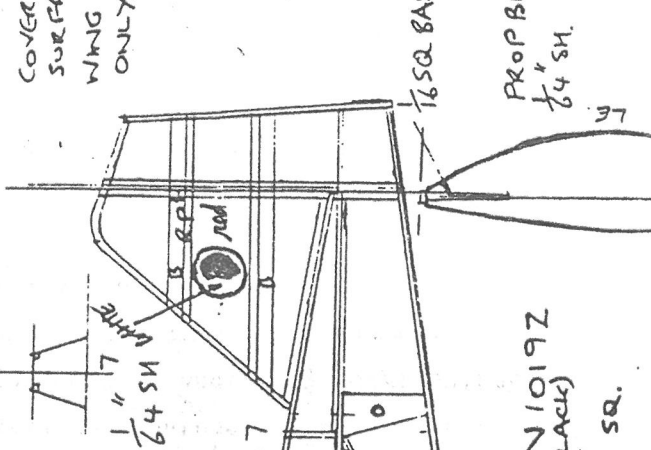

SCALE DIMENSIONAL 1/8" EACH TIP. WING LE AND SPAN 1/25" SQ.

Courtesy of Bob Dunham who got it from Nick Peppiatte

TIP PLATE
DOTTED AIR
MAIL PAPER
RED

Contester
WHITE LETTERING

COVER UPPER SURFACES OF WING AND STAB ONLY.

LEON TEFFT'S

Contester

A PISTACHIO SCALE MODEL BY Nick Peppiatte. 5.5.85

75 HP CONTINENTAL

8" WINGSPAN