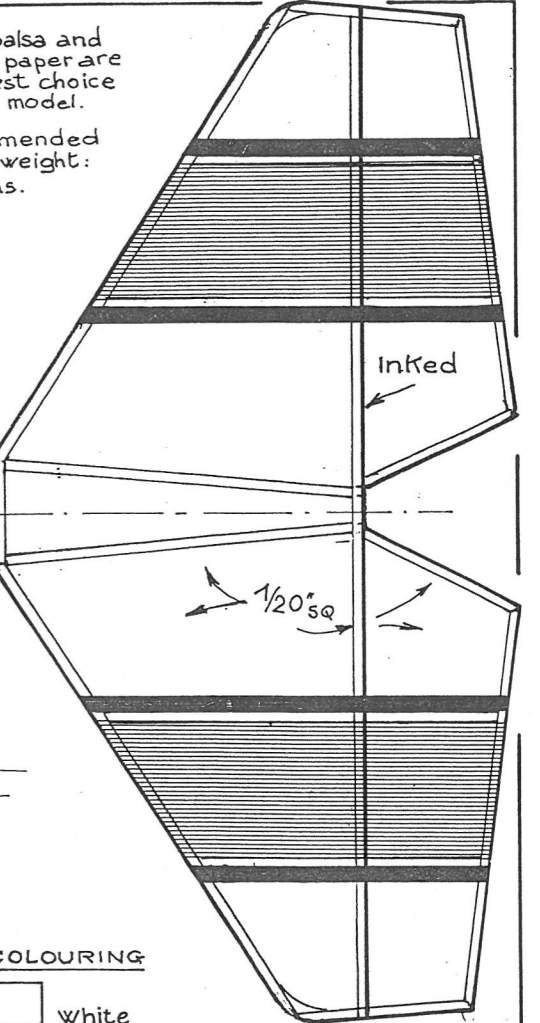

INSTRUMENT PANEL
TABLEAU DE BORD

* DOCUMENTATION and REFERENCE:
Bob Dunham, Model Aviation, March 1981
Flightmasters S.N.A.V., March 1986
Spanish "Flaps" n° 70

* Light balsa and
Gumpi paper are
the best choice
for this model.
Recommended
overall weight:
9 grams.

a LEON TEFFT HOME-BUILT...
Contester
PEANUT SCALE * J.F. FRUGOLI

COLOURING
 □ white
 ▨ Red
 ■ Black

White letters
Contester
Letters blanches
Wing tip plate (2) 1/20 sh.
Cloison marginale (2) 10/10

JFB