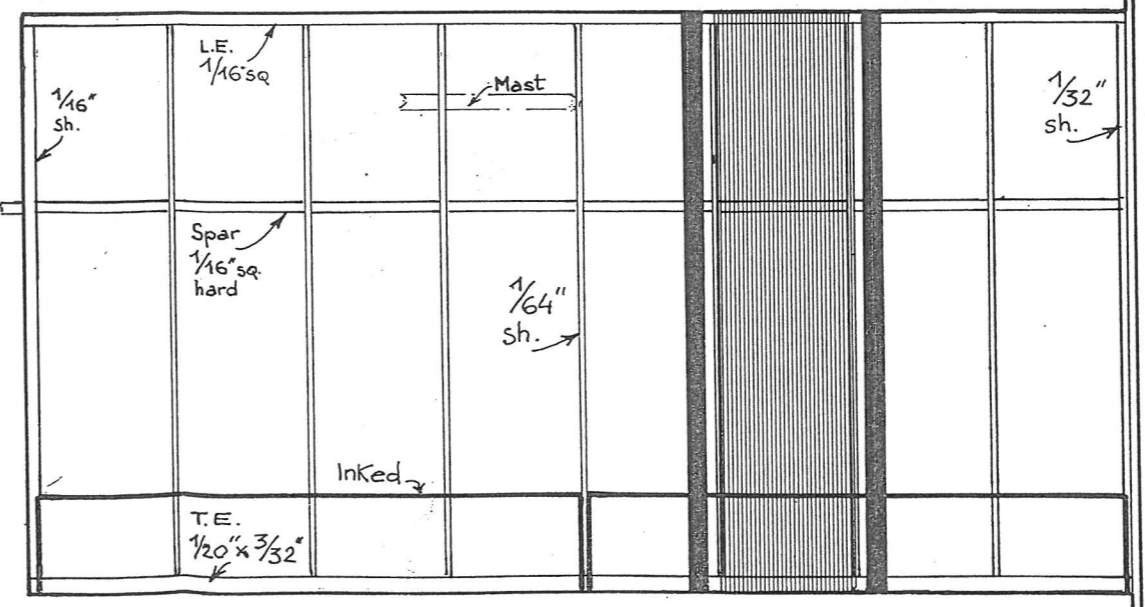

INSTRUMENT PANEL
TABLEAU DE BORD

* DOCUMENTATION and REFERENCE:
Bob Dunham, Model Aviation, March 1981
Flightmasters S.N.A.V., March 1986
Spanish "Flaps" n° 70

* Light balsa and
Gumpi paper are
the best choice
for this model.
Recommended
overall weight:
9 grams.

a LEON TEFFT HOME-BUILT...
Contester
PEANUT SCALE * J.F. FRUGOLI

COLOURING
 □ white
 ▨ Red
 ■ Black

White letters
Contester
Letters blanches
Wing tip plate (2) 1/20 sh.
Cloison marginale (2) 10/10

JFB