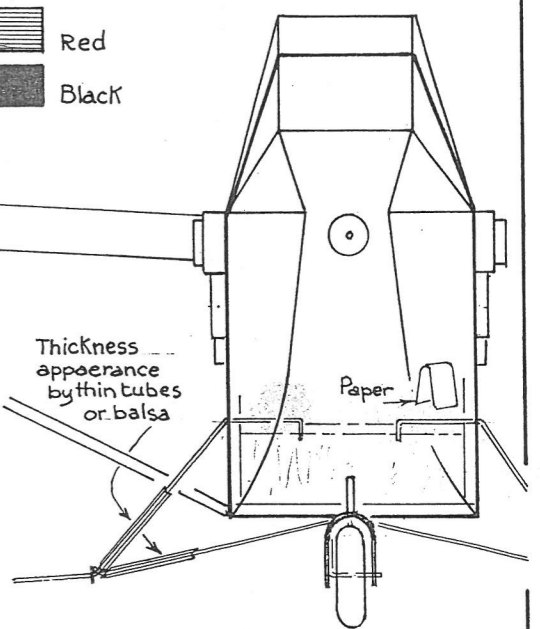

INSTRUMENT PANEL
TABLEAU DE BORD

* DOCUMENTATION and REFERENCE:
Bob Dunham, Model Aviation, March 1981
Flightmasters S.N.A.V., March 1986
Spanish "Flaps" n° 70

* Light balsa and
Gumpi paper are
the best choice
for this model.
Recommended
overall weight:
9 grams.

a LEON TEFFT HOME-BUILT...
Contester
PEANUT SCALE * J.F. FRUGOLI

COLOURING
 □ white
 ▨ Red
 ■ Black

White letters
Contester
Letters blanches
Wing tip plate (2) 1/20 sh.
Cloison marginale (2) 10/10

JFB