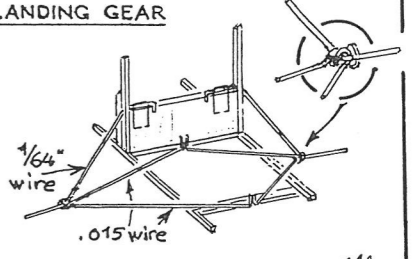

INSTRUMENT PANEL
TABLEAU DE BORD

* DOCUMENTATION and REFERENCE:
Bob Dunham, Model Aviation, March 1981
Flightmasters S.N.A.V., March 1986
Spanish "Flaps" n° 70

* Light balsa and
Gumpi paper are
the best choice
for this model.
Recommended
overall weight:
9 grams.

a LEON TEFFT HOME-BUILT...
Contester
PEANUT SCALE * J.F. FRUGOLI

COLOURING
 □ white
 ▨ Red
 ■ Black

White letters
Contester
Letters blanches
Wing tip plate (2) 1/20 sh.
Cloison marginale (2) 10/10

JFB