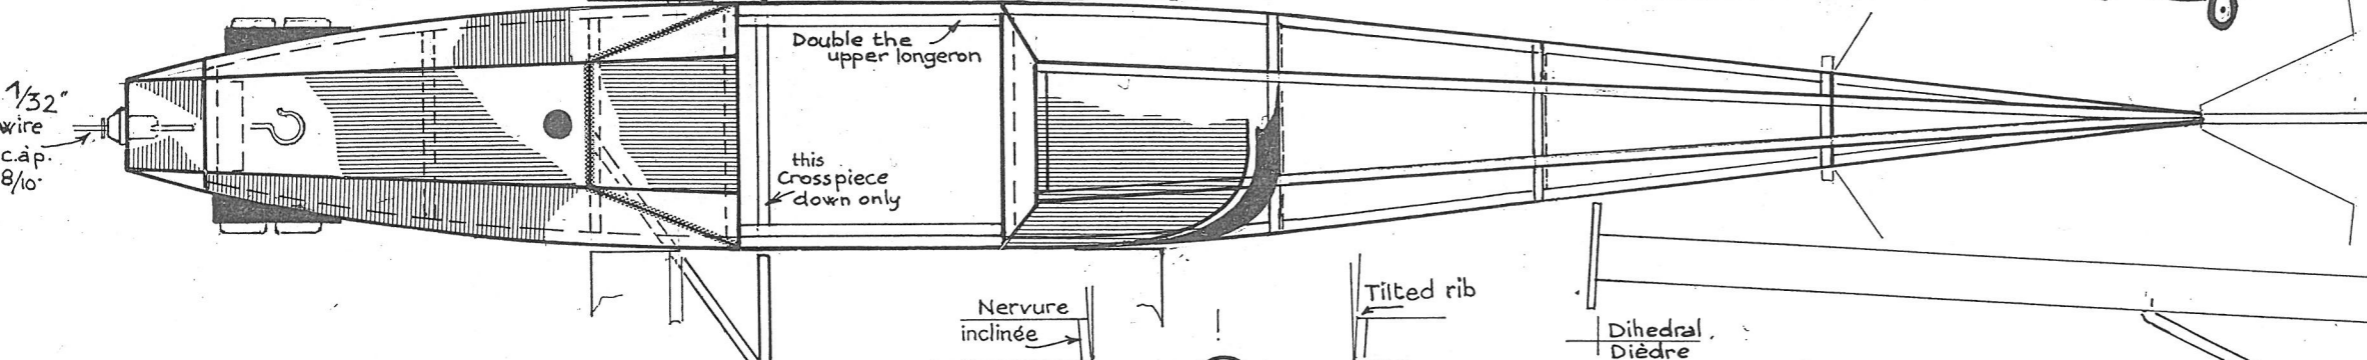

COLOURING
□ white
▨ Red
■ Black