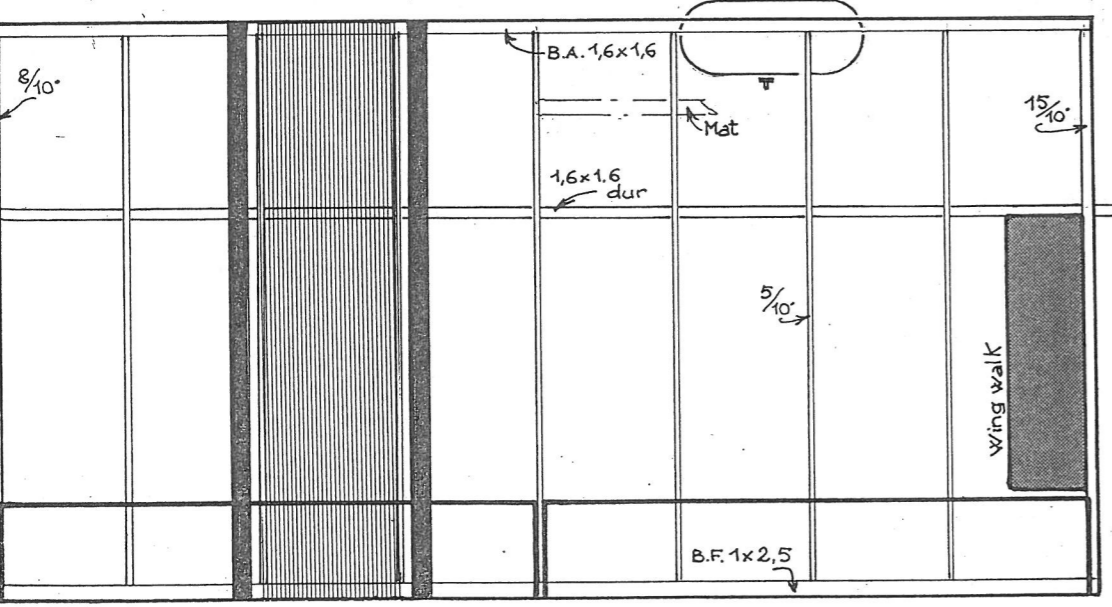

INSTRUMENT PANEL
TABLEAU DE BORD

* DOCUMENTATION and REFERENCE:
Bob Dunham, Model Aviation, March 1981
Flightmasters S.N.A.V., March 1986
Spanish "Flaps" n° 70

* Light balsa and
Gumpi paper are
the best choice
for this model.
Recommended
overall weight:
9 grams.

a LEON TEFFT HOME-BUILT...
Contester
PEANUT SCALE * J.F. FRUGOLI

COLOURING
 □ white
 ▨ Red
 ■ Black

White letters
Contester
Letters blanches
Wing tip plate (2) 1/20 sh.
Cloison marginale (2) 10/10

JFB